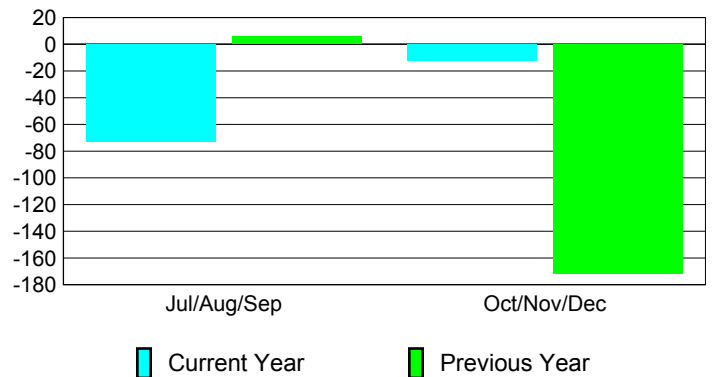

Comparison of Membership Gain/Loss

Current Year Compared to the Previous Year