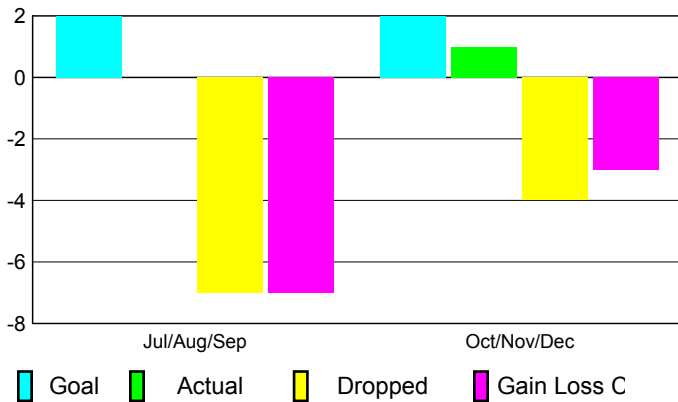

2010-2011 GMT Reports for District (or Undistricted) **District 354 C**

GMT: KWANG-SOO JANG

Location: REPUBLIC OF KOREA

GMT CA: 5

CLUBS

**Club Results
2010-2011**

**Clubs
2009-2010**

Month	New Club Goal	Actual New Clubs	Actual Dropped Clubs	Gain/ Loss of Clubs	Gain/ Loss of Clubs
Jul/Aug/Sep	2	0	-7	-7	2
Oct/Nov/Dec	2	1	-4	-3	1
Totals	4	1	-11	-10	3

Club Results 2010-2011

Goal, New, Dropped, Gain/Loss

Comparison of Club Gain/Loss

Current Year Compared to the Previous Year

YTD Status Quo Clubs 2010-2011

Status Quo Clubs Compared to Status Quo Members

MEMBERSHIP