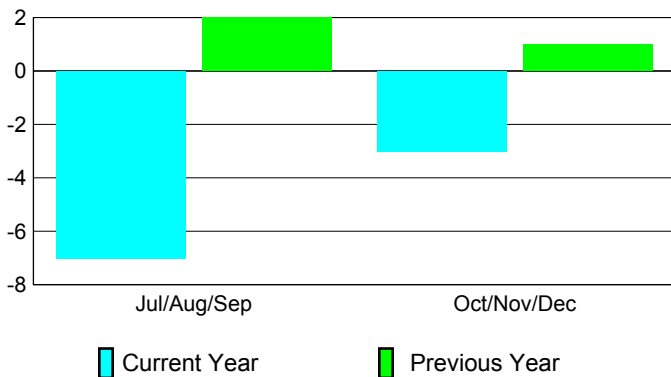

2010-2011 GMT Reports for District (or Undistricted) **District 354 C**

GMT: KWANG-SOO JANG

Location: REPUBLIC OF KOREA

GMT CA: 5

CLUBS

**Club Results
2010-2011**

**Clubs
2009-2010**

Month	New Club Goal	Actual New Clubs	Actual Dropped Clubs	Gain/ Loss of Clubs	Gain/ Loss of Clubs
Jul/Aug/Sep	2	0	-7	-7	2
Oct/Nov/Dec	2	1	-4	-3	1
Totals	4	1	-11	-10	3

Club Results 2010-2011

Goal, New, Dropped, Gain/Loss

Comparison of Club Gain/Loss

Current Year Compared to the Previous Year

YTD Status Quo Clubs 2010-2011

Status Quo Clubs Compared to Status Quo Members

MEMBERSHIP