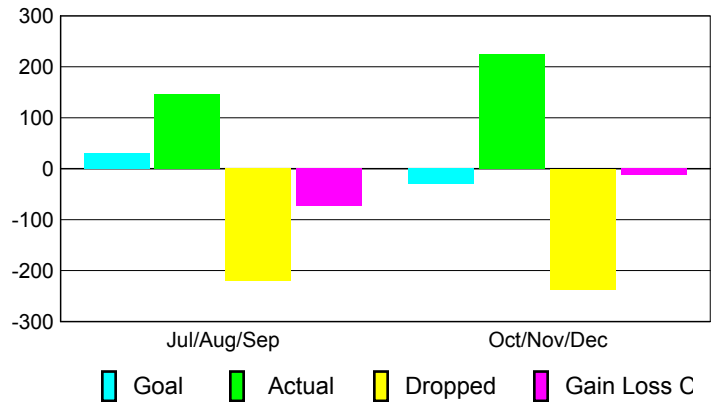

Membership Results 2010-2011

Goal, New, Dropped, Gain/Loss